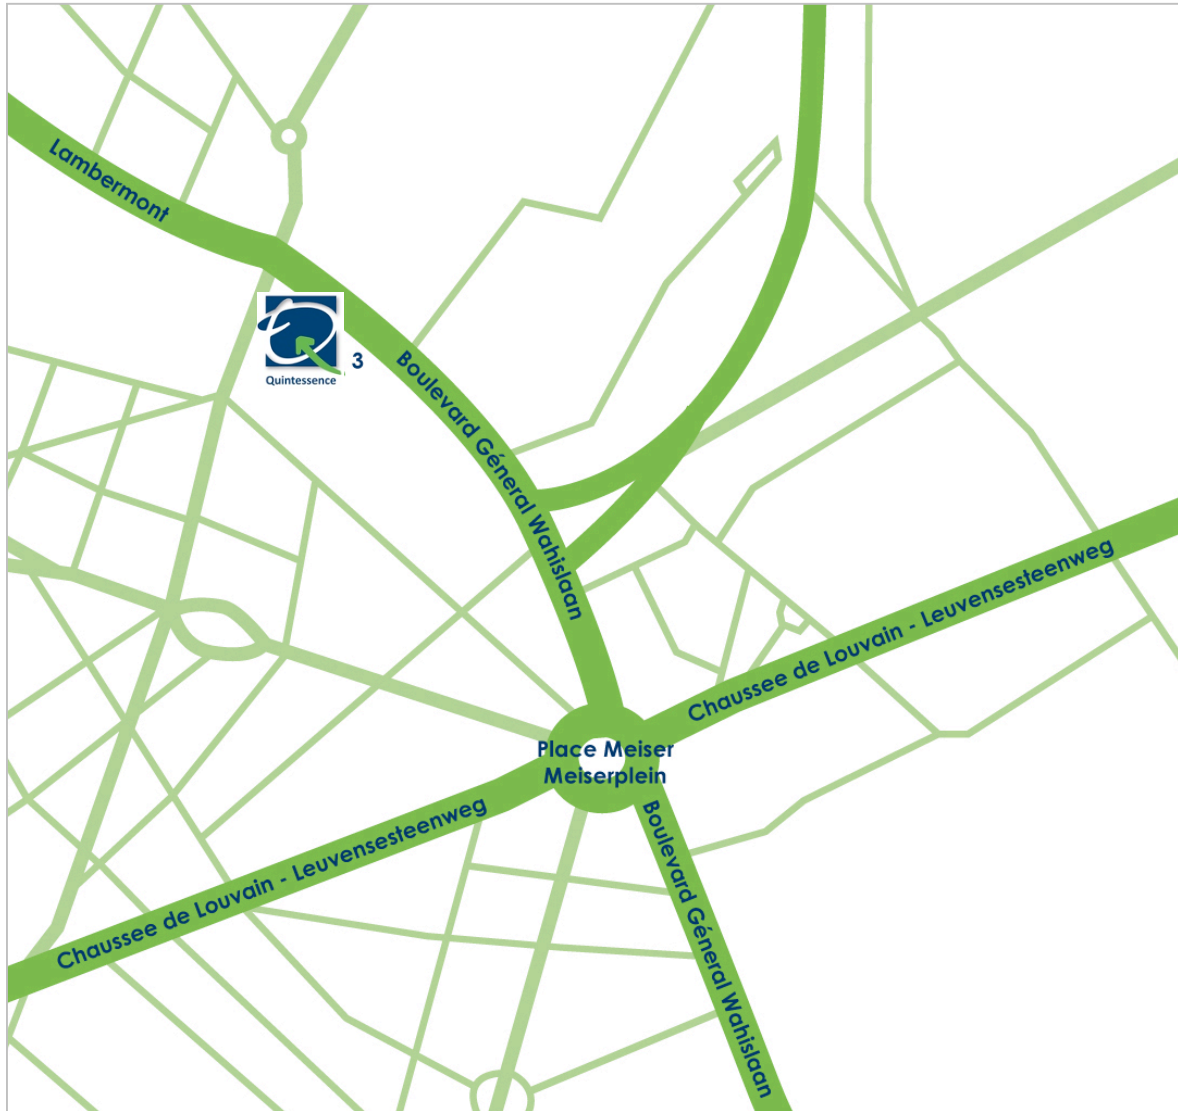

How to reach our Brussels office?

Boulevard Général Wahis 3, 1030 Brussels

Tel: 02/705 28 48

By Car

You can use Google Mmaps to determine and download the directions from your departure location.

You can park your car right in front of our office on the street or on our private visitor's parking (the barrier opens automatically).